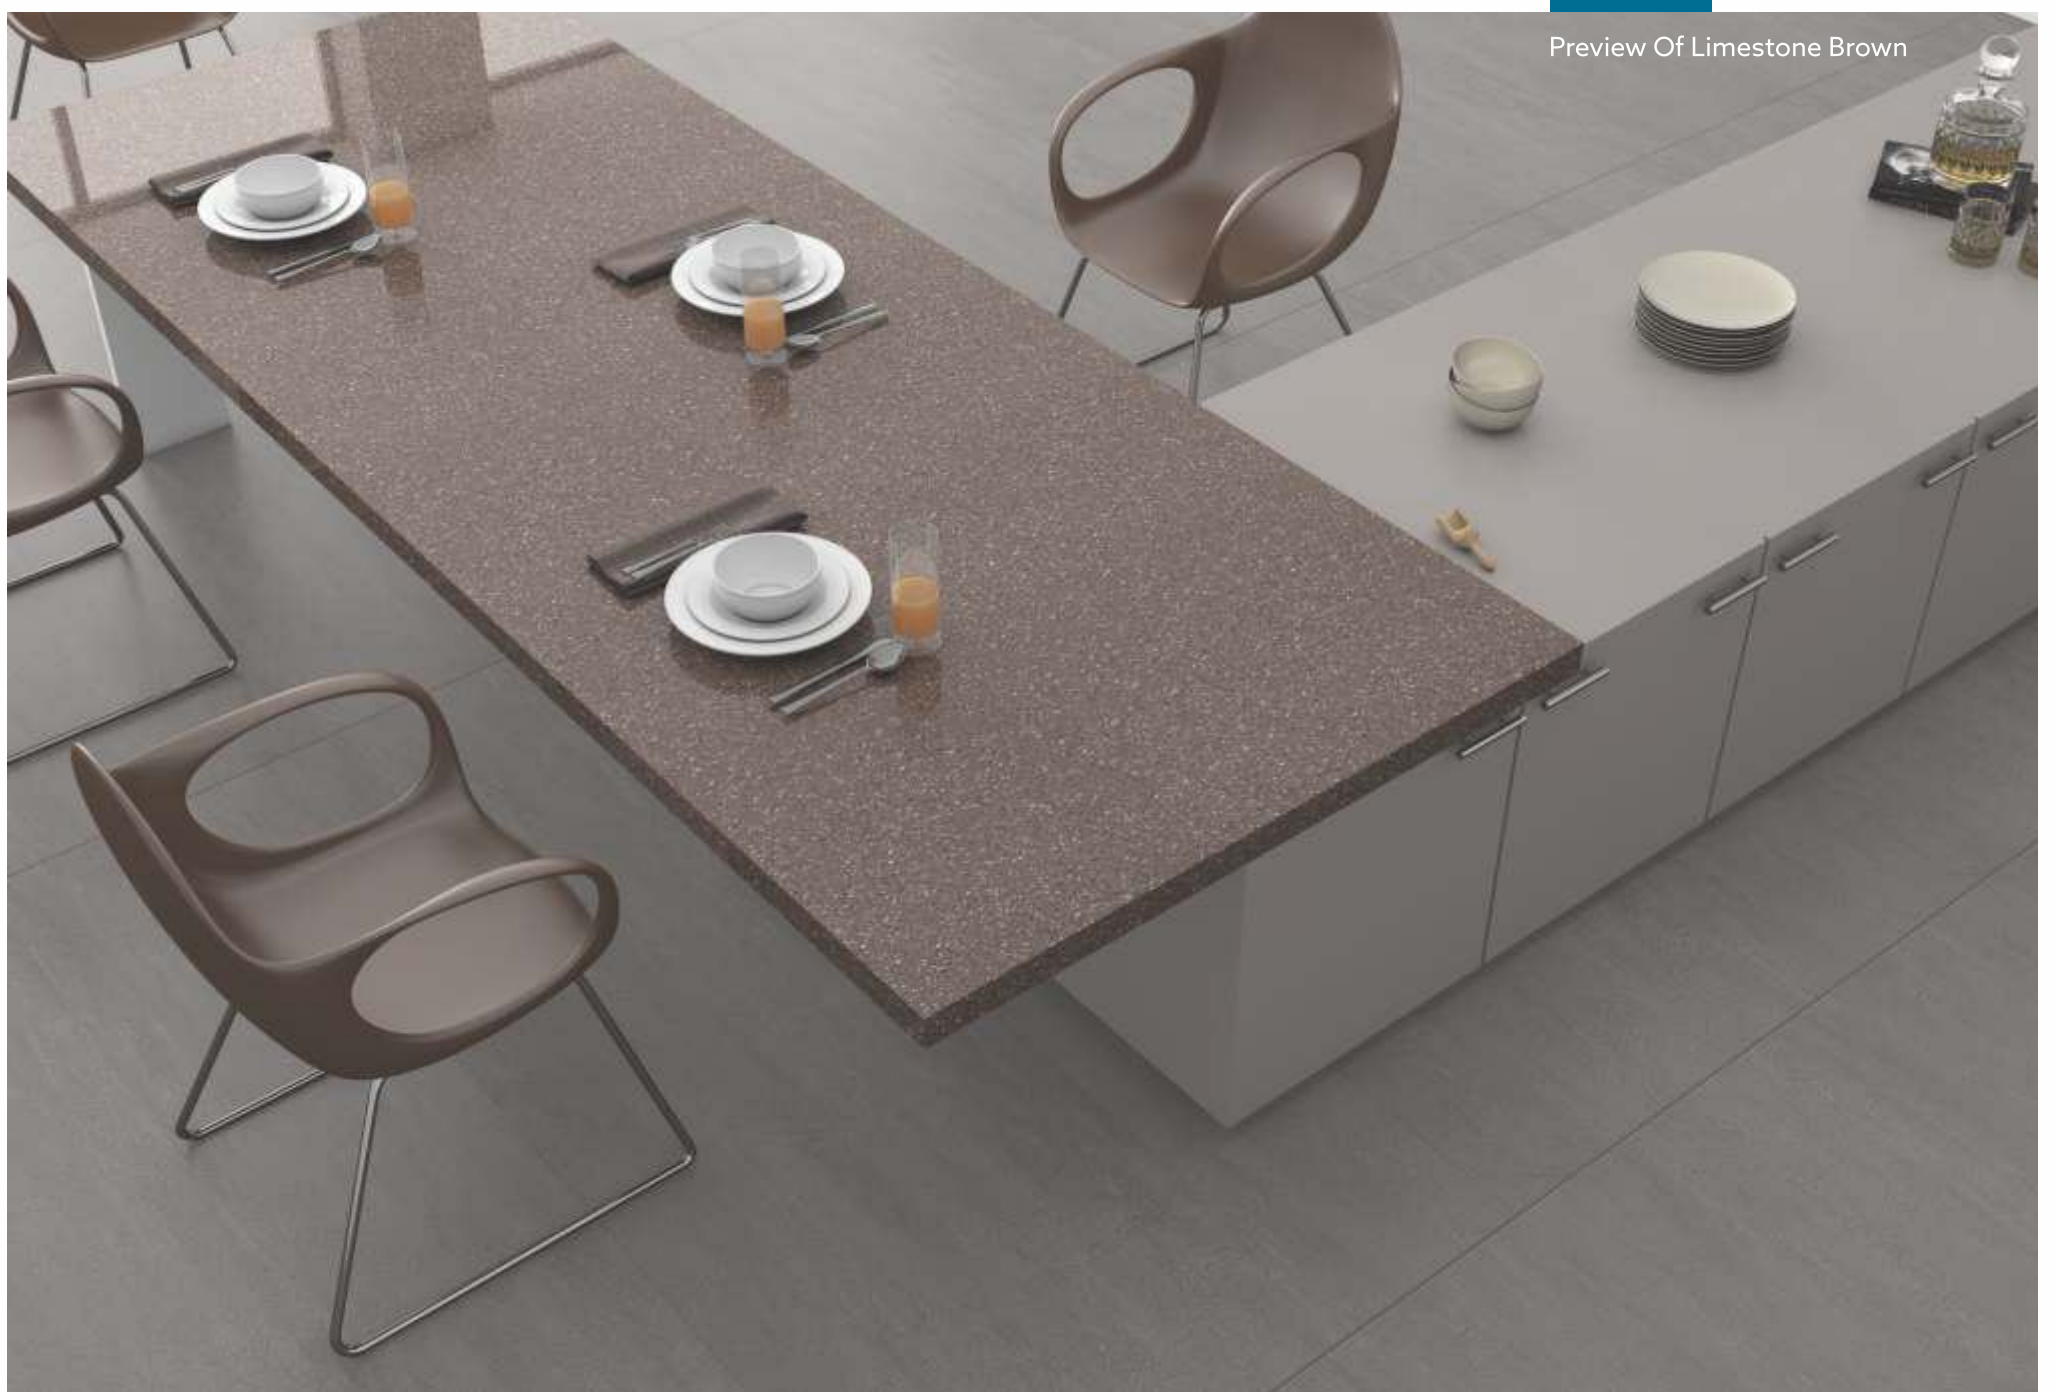

Preview Of Limestone Brown