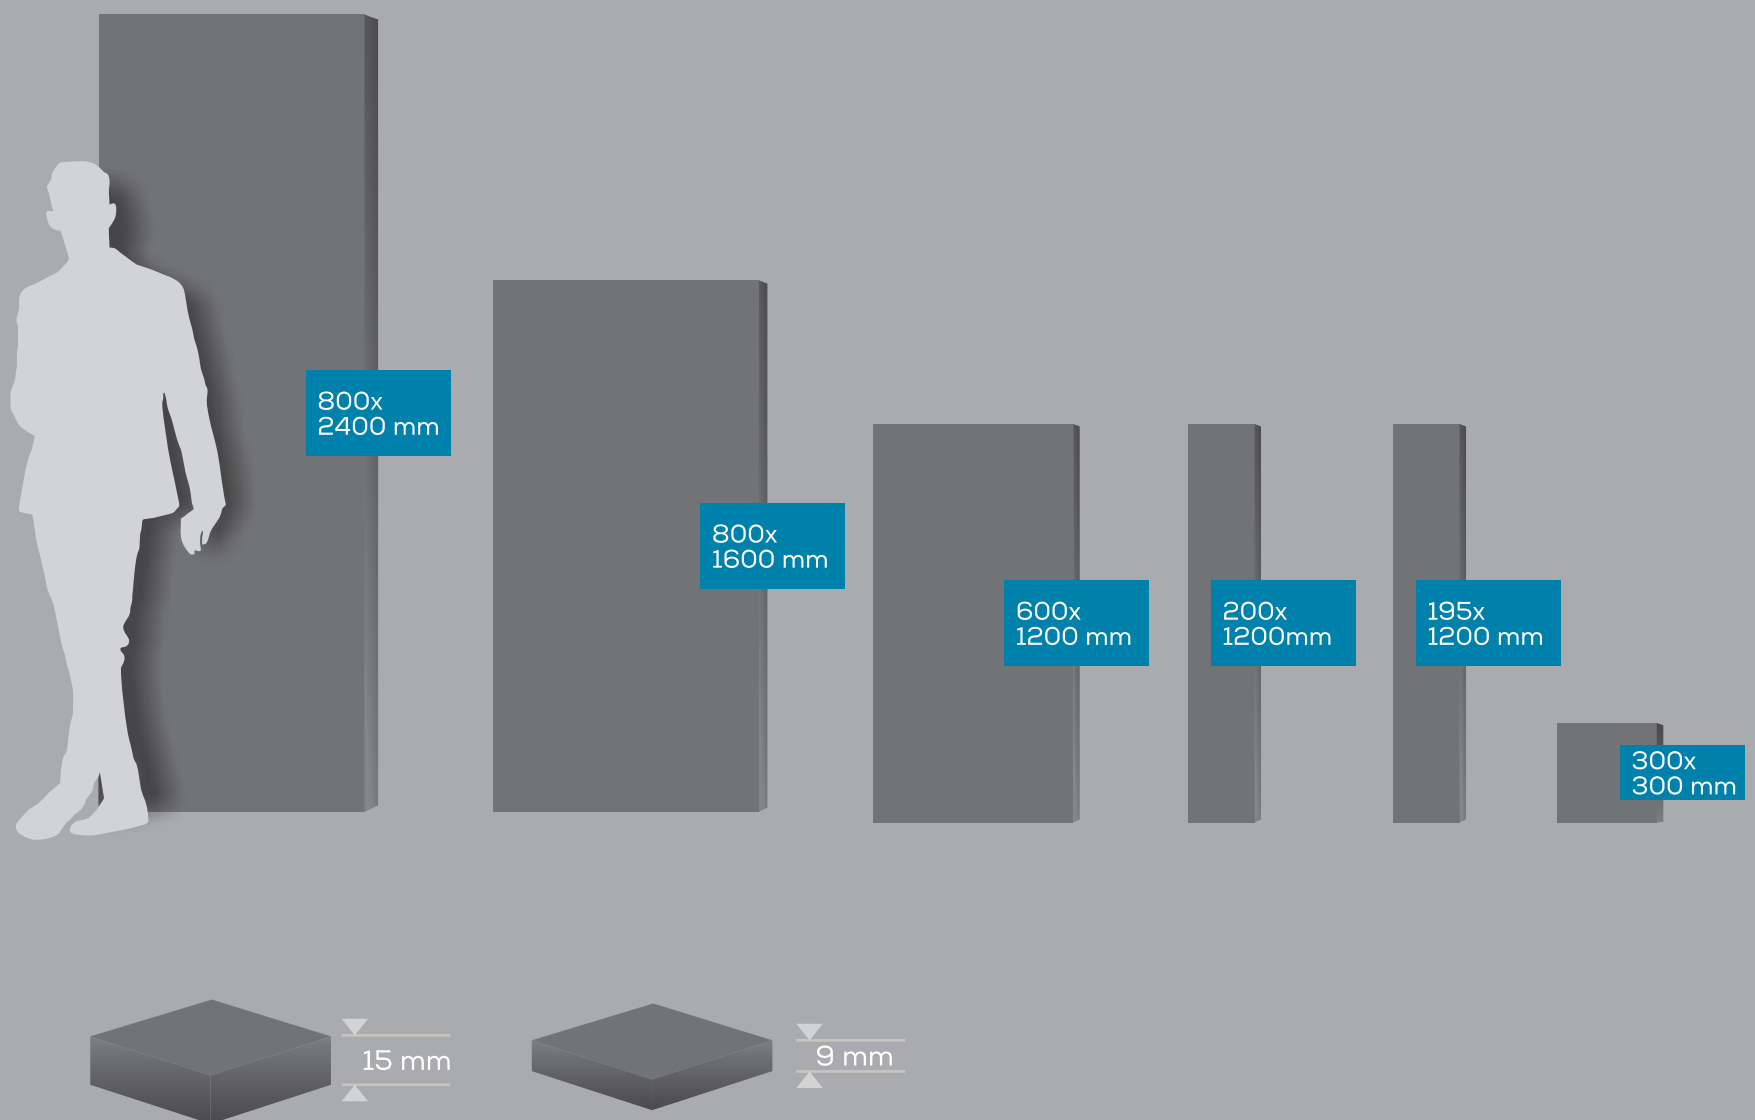

Glantonia

A RUDRAKSHA Company

M A R B L E

THE
CONTEMPORARY
STYLE

800x2400 mm | 800x1600 mm | 600x1200 mm

200x1200 mm | 195x1200 mm | 300x300 mm

INDEX

800 x 2400mm	01 - 19
800 x 1600mm	20 - 39
600 x 1200mm	40 - 75
200 x 1200mm	76 - 77
195 x 1200mm	78 - 80
300 x 300mm	81 - 82

The XL MARBLE represents a whole world of sensations and styles. A symphony of finishes, shapes, sizes and designs are all at the forefront of innovation and development, demonstrating the total versatility that ceramics can offer. For lovers of contemporary design, a new conception of cement in large dimensions is born which stands out for its fresh and dynamic personality achieving magisterial ambiances full of sobriety and character. On the other hand, inspired by the classic and imperishable beauty of small format, a selection of timeless and elegant designs are created with imperfections and patterns boasting a greater degree of prominence and sophistication.